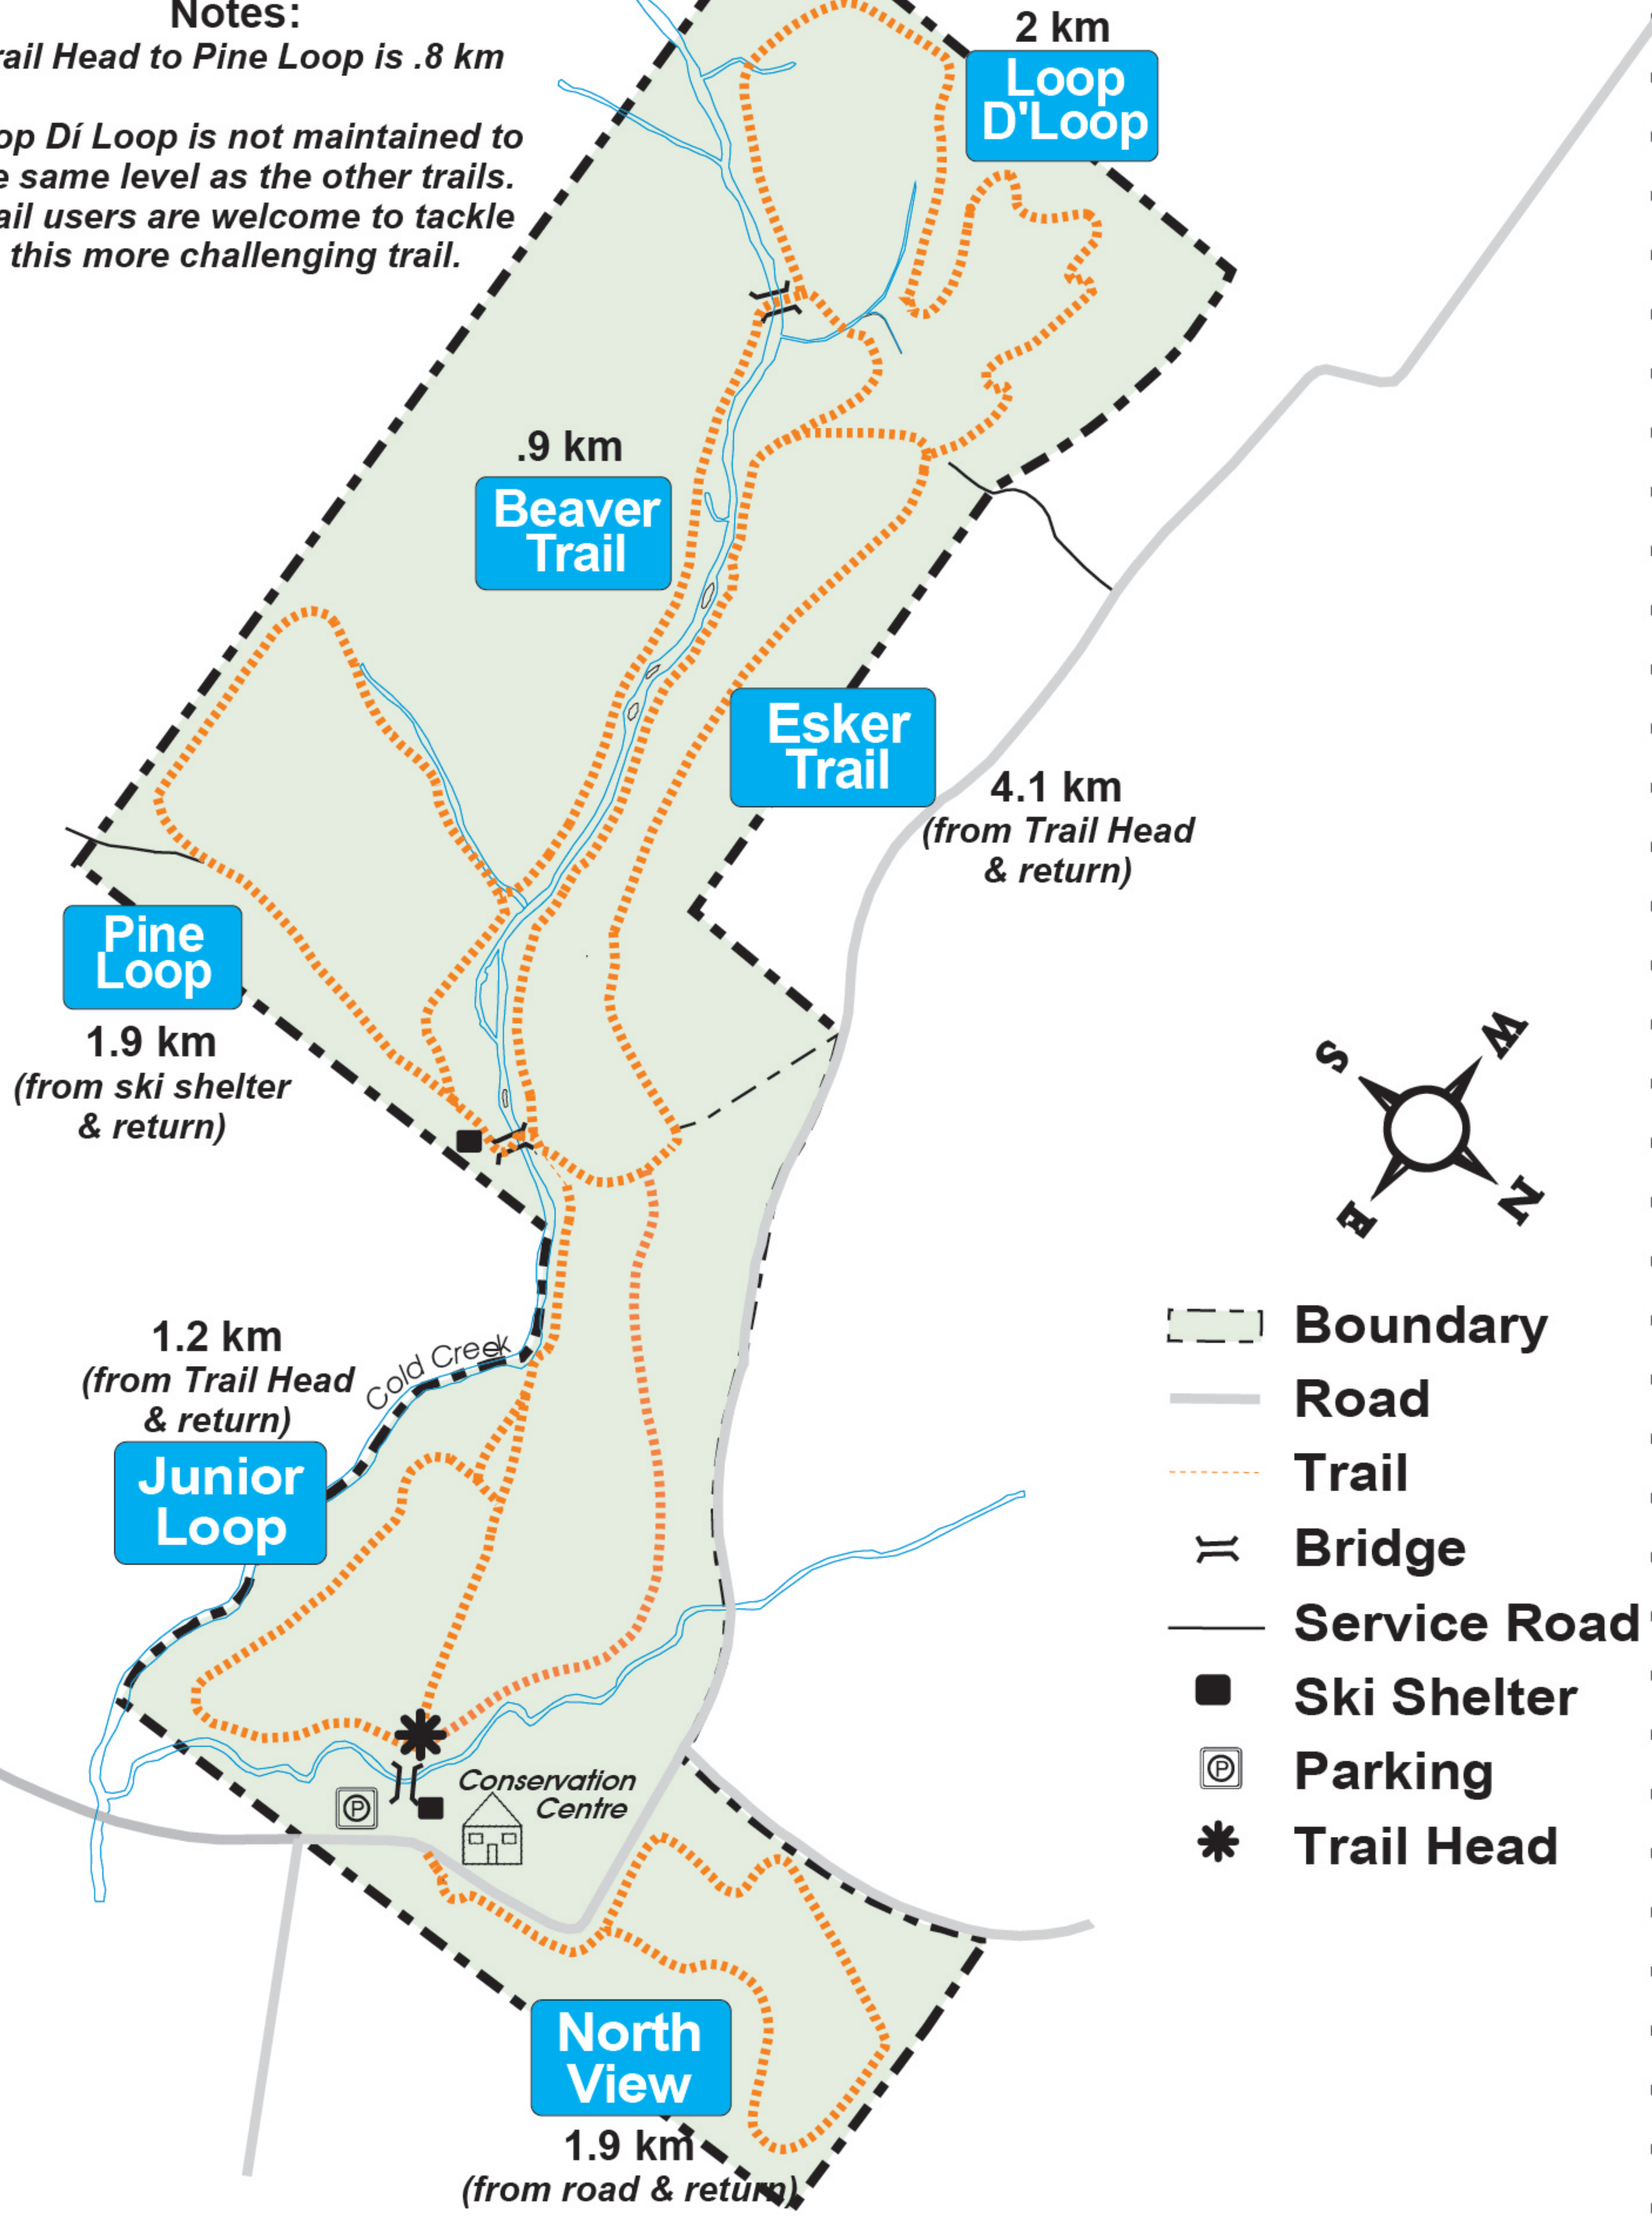

Trail Map

Notes:

Trail Head to Pine Loop is .8 km

Loop D'í Loop is not maintained to the same level as the other trails. Trail users are welcome to tackle this more challenging trail.

2 km
Loop D'í Loop

.9 km
Beaver Trail

Esker Trail

4.1 km
(from Trail Head & return)

Pine Loop

1.9 km
(from ski shelter & return)

Junior Loop

1.2 km
(from Trail Head & return)

North View

1.9 km
(from road & return)

- Boundary
- Road
- Trail
- Bridge
- Service Road
- Ski Shelter
- Parking
- Trail Head